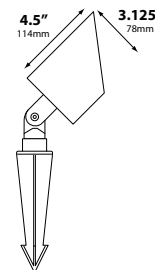

DL-45-LEDM1540-BLT

ORDERING INFORMATION

CATALOG NO.	DESCRIPTION	LAMP	SHIP WEIGHT
DL-45-LEDM1515-BLT	Aluminum Bullet, 15° Optics	15w LED Module	3.0 lbs.
DL-45-LEDM1540-BLT	Aluminum Bullet, 40° Optics	15w LED Module	3.0 lbs.
DL-45-LEDM1560-BLT	Aluminum Bullet, 60° Optics	15w LED Module	3.0 lbs.
DL-45-LEDM15WF-BLT	Aluminum Bullet, No Optics	15w LED Module	3.0 lbs.
DL-45-LEDM1515-BRS	Brass Bullet, 15° Optics	15w LED Module	5.0 lbs.
DL-45-LEDM1540-BRS	Brass Bullet, 40° Optics	15w LED Module	5.0 lbs.
DL-45-LEDM1560-BRS	Brass Bullet, 60° Optics	15w LED Module	5.0 lbs.
DL-45-LEDM15WF-BRS	Brass Bullet, No Optics	15w LED Module	5.0 lbs.
DL-45-LEDM1515-COP	Copper Bullet, 15° Optics	15w LED Module	5.0 lbs.
DL-45-LEDM1540-COP	Copper Bullet, 40° Optics	15w LED Module	5.0 lbs.
DL-45-LEDM1560-COP	Copper Bullet, 60° Optics	15w LED Module	5.0 lbs.
DL-45-LEDM15WF-COP	Copper Bullet, No Optics	15w LED Module	5.0 lbs.