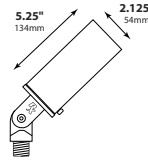

RXD-02-TS-COP
shown on FA-24-BRS

ORDERING INFORMATION

CATALOG NO.	DESCRIPTION	LAMP	SHIP WEIGHT
RXD-02-TS-COP	Copper Tube Shield Bullet	20w MR16 FL(BAB)	3.0 lbs.
RXD-02-TS-BLT	Aluminum Tube Shield Bullet	20w MR16 FL(BAB)	3.0 lbs.

LAMP AND STAKE *INSTALLED* TO SAVE YOU TIME AND MONEY