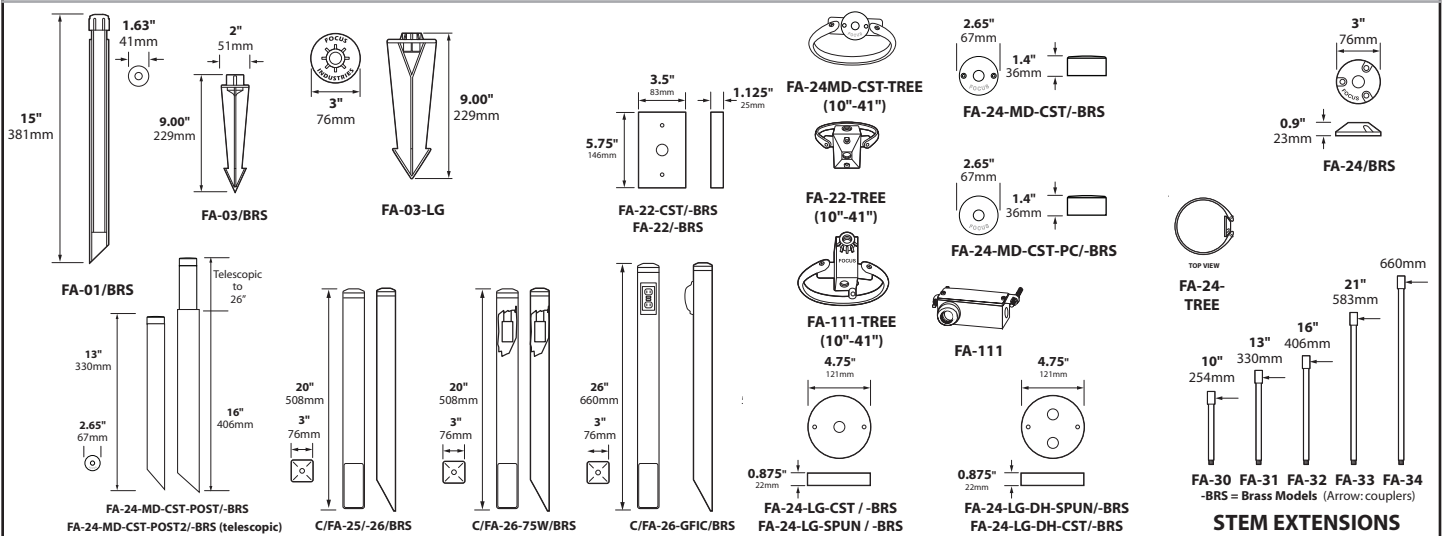

MOUNTING ACCESSORIES

BEAM/GLARE CONTROL ACCESSORIES

FA-08-21	Round 1/4" Hex Cell Louver
FA-11-RXD02-BLUE	Blue Tempered Glass Insert Lens
FA-11-RXD02-GREEN	Green Tempered Glass Insert Lens
FA-11-RXD02-AMBER	Amber Tempered Glass Insert Lens
FA-11-RXD02-RED	Red Tempered Glass Insert Lens
FA-98-02	Linear Spread Tempered Glass Lens
FA-104-36C16	Wide Spread/Softener Glass Lens for RXD-02 Copper Series
FA-104-RXD02ALUM	Wide Spread/Softener Glass Lens for RXD-02 Aluminum Series

JOB INFORMATION

Type: _____ Date: _____

Job Name: _____

Cat. No.: _____

Lamp(s): _____

Specifier: _____

Contractor: _____

Notes: _____

FOCUS INDUSTRIES INC.®
25301 COMMERCENTRE DRIVE
LAKE FOREST, CA 92630

www.focusindustries.com
sales@focusindustries.com
(949) 830-1350 • FAX (949) 830-3390

Black Texture (Standard)	Antique Verde	Bronze Texture	Camel	White Texture	Hunter Texture	Rust	Weathered Iron	Weathered Brown	Stucco	Rubbed Verde	Chrome Powder	Acid Rust	Acid Verde	Black Acid Treatment
-BLT	-ATV	-BRT	-CAM	-WTX	-HTX	-RST	-WIR	-WBR	-STU	-RBV	-CPR	-BAR/CAR	-BAV/CAV	-BAT