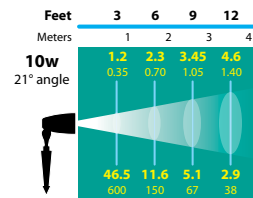

2x RXD-08-LED-BRS
with optional
FA-24-LG-CST-DH-BRS canopy

MOUNTING ACCESSORIES

STEM EXTENSIONS

LIGHT DISTRIBUTIONS AND PHOTOMETRICS

FL-13-BAB-FG

FL-13-ESX-FG

FL-13-WFG

FL-13-VWFL-FG