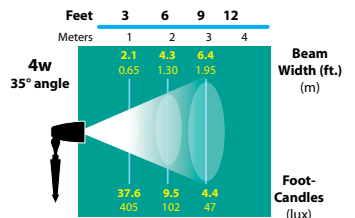

2x RXD-08-LED-BRS
with optional
FA-24-LG-CST-DH-BRS canopy

MOUNTING ACCESSORIES

STEM EXTENSIONS

LIGHT DISTRIBUTIONS AND PHOTOMETRICS

FL-13-BAB-FG

FL-13-ESX-FG

FL-13-WFG

FL-13-VWFL-FG