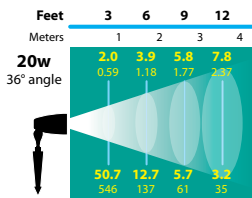

FL-13-BAB-FG