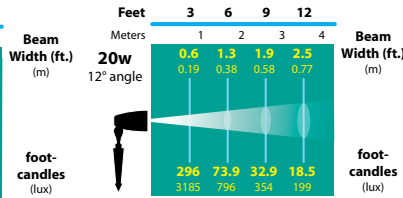

2x RXD-08-LED-BRS
with optional
FA-24-LG-CST-DH-BRS canopy

MOUNTING ACCESSORIES

STEM EXTENSIONS

LIGHT DISTRIBUTIONS AND PHOTOMETRICS

FL-13-BAB-FG

FL-13-ESX-FG

FL-13-WFG

FL-13-VWFL-FG