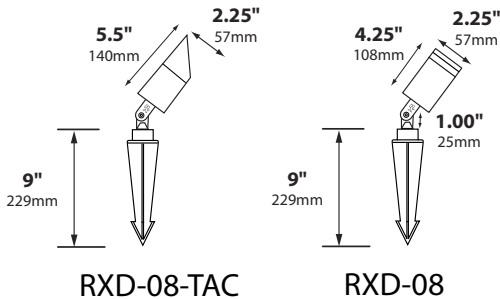

ORDERING INFORMATION

CATALOG NO.	DESCRIPTION	LAMP	SHIP WEIGHT
RXD-08-LED3-BRS	Cast Brass Bullet	3w MR16 LED 36° FL	3.0 lbs.
RXD-08-TAC-LED3-BRS	Cast Brass Bullet, Threaded Angle Cap	3w MR16 LED 36° FL	3.5 lbs.

LAMP AND STAKE *INSTALLED* TO SAVE YOU TIME AND MONEY