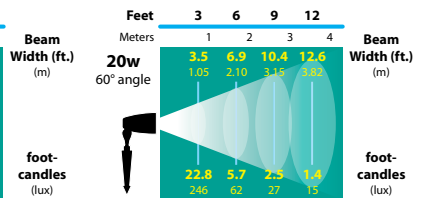

2x RXD-08-LED-BRS
with optional
FA-24-LG-CST-DH-BRS canopy

MOUNTING ACCESSORIES

STEM EXTENSIONS

LIGHT DISTRIBUTIONS AND PHOTOMETRICS

FL-13-BAB-FG

FL-13-ESX-FG

FL-13-WFG

FL-13-VWFL-FG