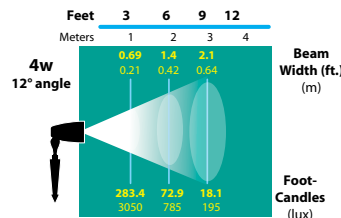

FL-LED-MR16-ESX

Black Texture (Standard)	Antique Verde	Bronze Texture	Camel	White Texture	Hunter Texture	Rust	Weathered Iron	Weathered Brown	Stucco	Rubbed Verde	Chrome Powder	Acid Rust	Acid Verde	Black Acid Treatment
-BLT	-ATV	-BRT	-CAM	-WTX	-HTX	-RST	-WIR	-WBR	-STU	-RBV	-CPR	-BAR/CAR	-BAV/CAV	-BAT

RXD-08 Cut Sheet 112217

BRASS & COPPER ONLY