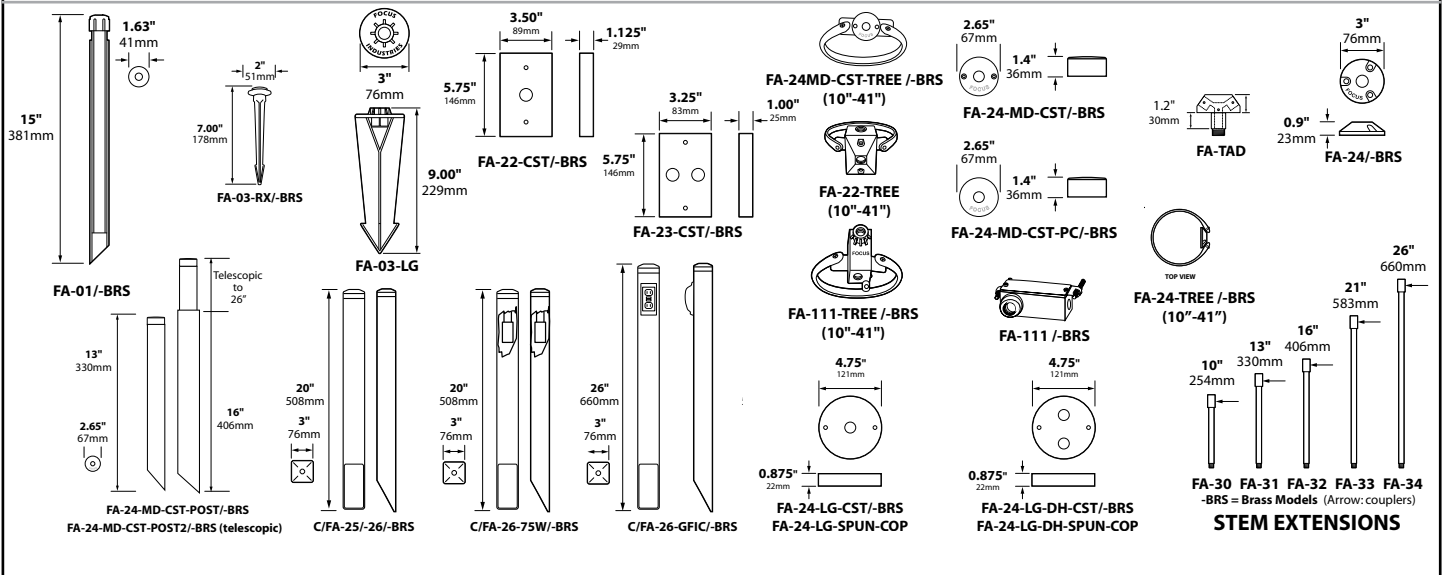

MOUNTING ACCESSORIES

STEM EXTENSIONS

LIGHT DISTRIBUTIONS AND PHOTOMETRICS