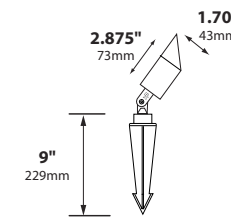

RXD-09-TAC