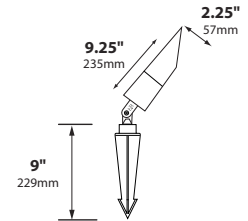

RXD-08-ETAC