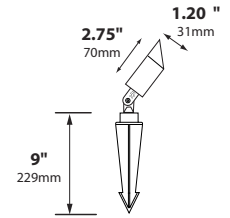

RXD-10-TAC

BEAM/GLARE CONTROL ACCESSORIES

RXD-08

FA-08-21	Round 1/8" Black Hex Cell Louver
FA-99	Clear convex lens
FA-11-RXD02-BLUE	Blue Tempered Flat Glass Lens
FA-11-RXD02-GREEN	Green Tempered Flat Glass Lens
FA-11-RXD02-AMBER	Amber Tempered Flat Glass Lens
FA-11-RXD02-RED	Red Tempered Flat Glass Lens
FA-98-36C16	Linear Spread Tempered Glass Lens
FA-104-SB	Wide Spread Sand Blasted Glass Lens

RXD-09

FA-08-17	Round 1/8" Black Hex Cell Louver
FA-11-17-BLUE	Blue Tempered Flat Glass Lens
FA-11-17-GREEN	Green Tempered Flat Glass Lens
FA-11-17-AMBER	Amber Tempered Flat Glass Lens
FA-11-17-RED	Red Tempered Flat Glass Lens
FA-98-17	Linear Spread Tempered Glass Lens
FA-104-17-SB	Wide Spread Sand Blasted Glass Lens

RXD-10

FA-08-23	Round 1/8" Black Hex Cell Louver
FA-11-23-BLUE	Blue Tempered Flat Glass Lens
FA-11-23-GREEN	Green Tempered Flat Glass Lens
FA-11-23-AMBER	Amber Tempered Flat Glass Lens
FA-11-23-RED	Red Tempered Flat Glass Lens
FA-98-23	Linear Spread Tempered Glass Lens
FA-104-23-SB	Wide Spread Sand Blasted Glass Lens

JOB INFORMATION

Type:	Date:
Job Name:	
Cat. No.:	
Lamp(s):	
Specifier:	
Contractor:	
Notes:	

FOCUS INDUSTRIES INC.®
25301 COMMERCENTRE DRIVE
LAKE FOREST, CA 92630

www.focusindustries.com
sales@focusindustries.com
(949) 830-1350