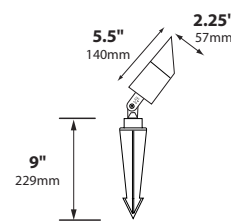

ORDERING INFORMATION

CATALOG NO.	DESCRIPTION	LAMP	SHIP WEIGHT
RXD-08-TAC-LED3-BRS	Cast Brass Bullet, Threaded Angle Cap	3w MR16 LED 36° FL	3.0 lbs.
RXD-08-ETAC-LED3-BRS	Cast Brass Bullet, Extended Threaded Angle Cap	3w MR16 LED 36° FL	4.0 lbs.
RXD-09-TAC-LED-BRS	Cast Brass Bullet, Threaded Angle Cap	2w MR11 LED 40° FL	2.0 lbs.
RXD-10-TAC-LED-BRS	Cast Brass Bullet, Threaded Angle Cap	1.5w MR8 LED	2.0 lbs.