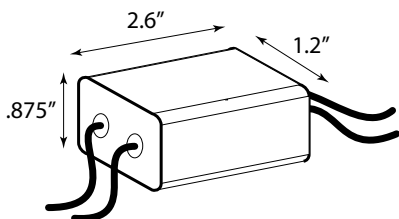

ORDERING INFORMATION

CATALOG NO.	DESCRIPTION
HW-12-6350120-LED	120v-265v AC Input, 12v DC 350mA output LED Driver