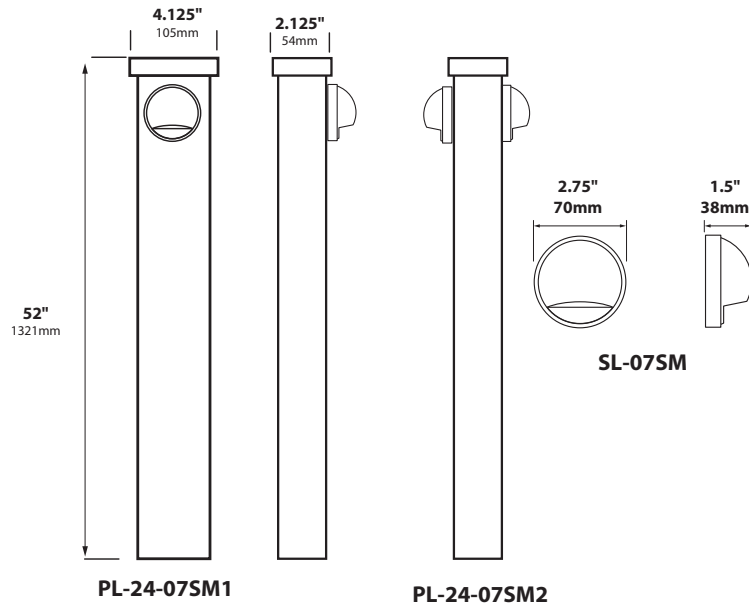

SURFACE STEP LIGHTS PL-24-07SM SERIES

TYPE

SPECIFICATIONS

CONSTRUCTION: Cast aluminum "puck" style surface light on a 52" galvanized steel 2"x4" post

LENS: Sand blasted tempered flat glass

LAMP SUPPLIED: 5w T3 bi-pin Xenon; 10,000 hours average rating (5w max)

LED MODELS: 3w LED Module (no socket) equal to 20w Halogen, 2800K-3000K; 50,000 hours average rating (20w max.)

LAMP OPTIONS: None

SOCKET: G24 bi-pin with 250° C silicone lead wires (5 watt Xenon models only)

WIRING: Black 5 foot 18/2 zip cord from base of fixture (12v only)

For 25 foot 16/2 fixture lead wire add -25F to catalog number.

120v Standard wiring

CONNECTION: FA-05 Quick Connector (not supplied) from fixture to main cable (12/2, 10/2 or 8/2 only) 12v only

MOUNTING: None

FINISH: Black texture polyester powder coat. Optional finishes available

ORDERING INFORMATION

CATALOG NO.	DESCRIPTION	LAMP	SHIP WEIGHT
PL-24-07SM1LEDMBLT	Cast Aluminum Small Surface Light 52" Post	3w LED module	10.0 lbs.
PL-24-07SM2LEDMBLT	Cast Aluminum Small Surface Light 52" Post	2x 3w LED module	12.0 lbs.
PL-24-07SM1BLT	Cast Aluminum Small Surface Light 52" Post	5w T3 Xenon	10.0 lbs.
PL-24-07SM2-BLT	Cast Brass Small Surface Light 52" Post	2x 5w T3 Xenon	12.0 lbs.

LIGHT DISTRIBUTIONS AND PHOTOMETRICS

JOB INFORMATION

Type: _____ Date: _____

Job Name: _____

Cat. No.: _____

Lamp(s): _____

Specifier: _____

Contractor: _____

Notes: _____

FOCUS INDUSTRIES INC.
25301 COMMERCENTRE DRIVE
LAKE FOREST, CA 92630

www.focusindustries.com
sales@focusindustries.com
(949) 830-1350 • FAX (949) 830-3390