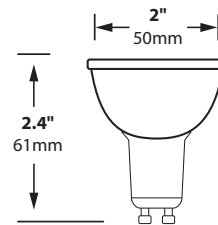

ARROW LED FL-LED-MR16-SS1205W36TF

TYPE

GO GREEN

TURTLE FRIENDLY

120v Only
5w MR16 PLUG & PLAY LED FOR GU10 BI-PIN SOCKETS
COMPATIBLE WITH MOST 120v MR16 ENCLOSED FIXTURES

- Long Life - 40,000 Hours L7 Average Rating (rated life to 70% initial light output)
- 590nm-595nm Wavelength
- 5w, 150 Lumens
- 1700K-1850K Amber (Turtle Friendly)
- Mercury Free
- Wide Input Voltage Range of 110v - 130v
- Dimmable
- Power Factor >90%
- 3 Year Limited Warranty
- RoHS Compliant - Energy Efficient - Environmentally Friendly
- ETL/cETL/CE Certified
- Available in 36°
- Must be installed in sealed fixture
- 12v LEDs can be powered by a AC magnetic transformer and/or electronic AC driver/transformer

ORDERING INFORMATION

CATALOG NO.	WATTAGE	VOLTAGE	VOLTAGE RANGE	LUMEN OUTPUT	COLOR TEMP.	BEAM ANGLE	BASE
FL-LED-MR16SS1205W36TF	5w	120v	110v - 130v	150	1700K-1850K Amber	FL 36°	GU10