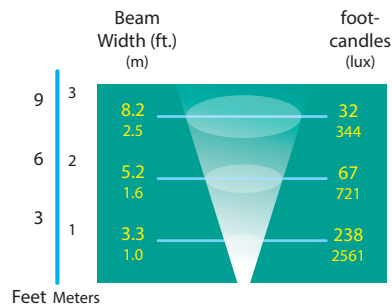

FL-LED-AR111-SS15W-45