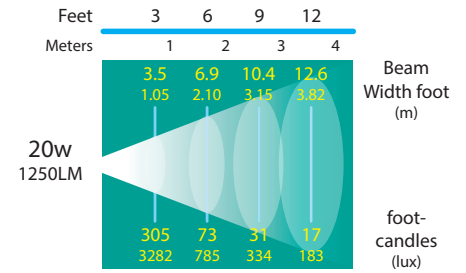

DIRECTIONAL LIGHTS

DL-46-LEDM20

TYPE

MOUNTING ACCESSORIES

LIGHT DISTRIBUTIONS AND PHOTOMETRICS

DL-46-LEDM2015

DL-46-LEDM2040

DL-46-LEDM2060