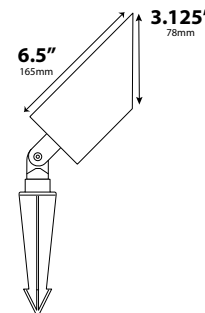

CONNECTION: FA-05 Quick Connector (not supplied) from fixture to main cable (12/2, 10/2 or 8/2 only)

MOUNTING: Aluminum model: FA-03 black 9" ABS stake, tapped 1/2" NPS
Brass & Copper models: FA-03-LG large black 9" ABS stake, tapped 1/2" NPS

FINISH: Aluminum - Black texture polyester powder coat. Optional finishes available.
Brass - Unfinished. Optional finishes available.

ORDERING INFORMATION

CATALOG NO.	DESCRIPTION	LAMP	SHIP WEIGHT
DL-46-LEDM2015-BLT	Aluminum Bullet, 15° Optics	20w LED Module	3.0 lbs.
DL-46-LEDM2040-BLT	Aluminum Bullet, 40° Optics	20w LED Module	3.0 lbs.
DL-46-LEDM2060-BLT	Aluminum Bullet, 60° Optics	20w LED Module	3.0 lbs.
DL-46-LEDM20WF-BLT	Aluminum Bullet, No Optics	20w LED Module	3.0 lbs.
DL-46-LEDM2015-BRS	Brass Bullet, 15° Optics	20w LED Module	5.0 lbs.
DL-46-LEDM2040-BRS	Brass Bullet, 40° Optics	20w LED Module	5.0 lbs.
DL-46-LEDM2060-BRS	Brass Bullet, 60° Optics	20w LED Module	5.0 lbs.
DL-46-LEDM20WF-BRS	Brass Bullet, No Optics	20w LED Module	5.0 lbs.