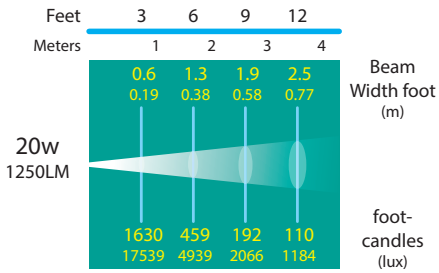

DIRECTIONAL LIGHTS

DL-46-LEDM20

TYPE

MOUNTING ACCESSORIES

LIGHT DISTRIBUTIONS AND PHOTOMETRICS

DL-46-LEDM2015

DL-46-LEDM2040

DL-46-LEDM2060