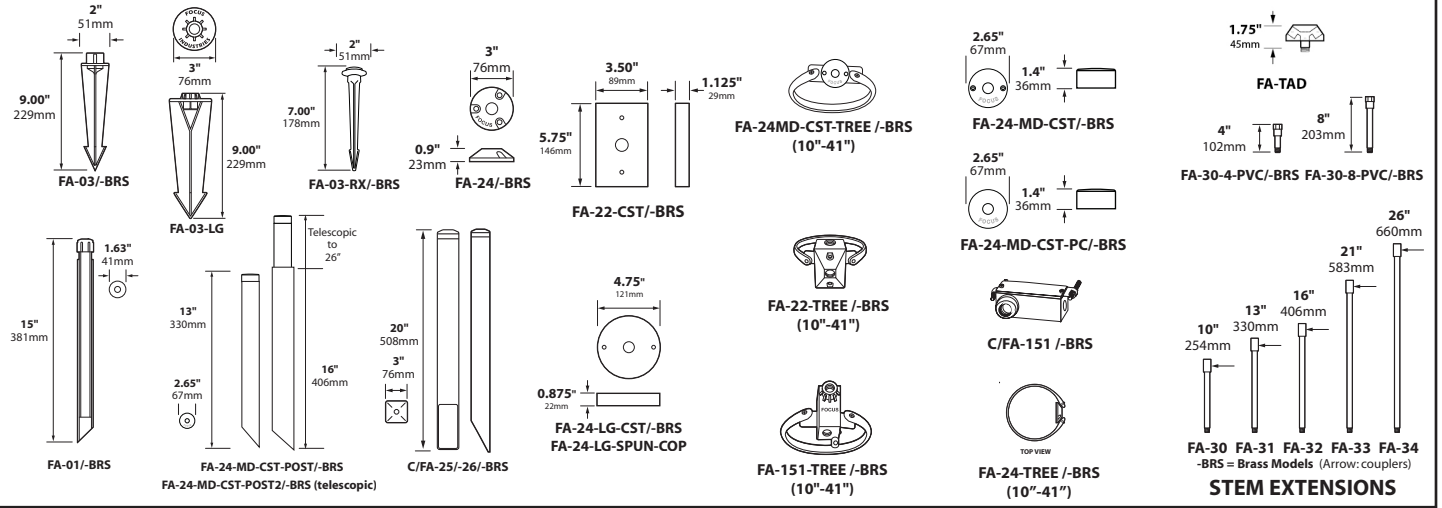

DIRECTIONAL LIGHTS

DL-46-LEDM20

TYPE

MOUNTING ACCESSORIES

LIGHT DISTRIBUTIONS AND PHOTOMETRICS

DL-46-LEDM2015

DL-46-LEDM2040

DL-46-LEDM2060