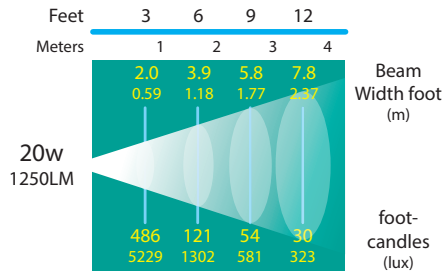

Beam Type	Angle	Visual Indicator
Spot	15°	Red Dot
Flood	40°	Green Dot
Wide Flood	60°	Blue Dot

BEAM/GLARE CONTROL ACCESSORIES

FA-08-DL-42-21	Round 1/4" Hex Cell Louver
FA-35-DL-42-GREEN	Green Acrylic Insert Lens
FA-11-DL-42-BLUE	Blue Tempered Glass Insert Lens
FA-11-DL-42-GREEN	Light Green Tempered Glass Insert Lens
FA-11-DL-42-AMBER	Amber Tempered Glass Insert Lens
FA-11-DL-42-RED	Red Tempered Glass Insert Lens
FA-104-DL-42-SB	Wide Spread Sandblasted Glass Insert Lens Softener

DIRECTIONAL LIGHTS

DL-46-LEDM20

TYPE

MOUNTING ACCESSORIES

LIGHT DISTRIBUTIONS AND PHOTOMETRICS

DL-46-LEDM2015

DL-46-LEDM2040

DL-46-LEDM2060