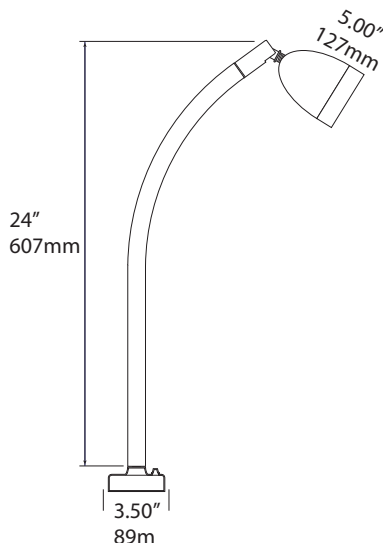

ORDERING INFORMATION

CATALOG NO.	DESCRIPTION	LAMP	SHIP WEIGHT
12v BQ-CD01-L48SS	Commercial Deck Mount BQ Light	7w MR16 LED SS	7.0 lbs.
120v BQ-CD01-L134SS	Commercial Deck Mount BQ Light.	7w PAR16 LED SS	7.0 lbs