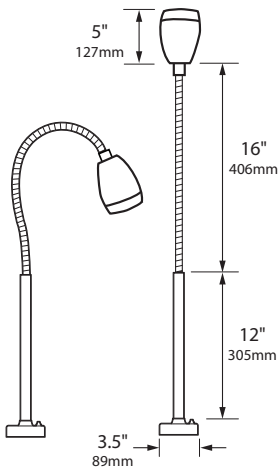

ACCESSORIES

FA-BQCOVER

Vinyl Protective Cover For Flex-Arm
BQ Lights w/ Drawstring Closure

JOB INFORMATION

Type: _____ Date: _____

Job Name: _____

Cat. No.: _____

Lamp(s): _____

Specifier: _____

Contractor: _____

Notes: _____

FOCUS INDUSTRIES INC.
25301 COMMERCENTRE DRIVE
LAKE FOREST, CA 92630

www.focusindustries.com
sales@focusindustries.com
(949) 830-1350 • FAX (949) 830-3390